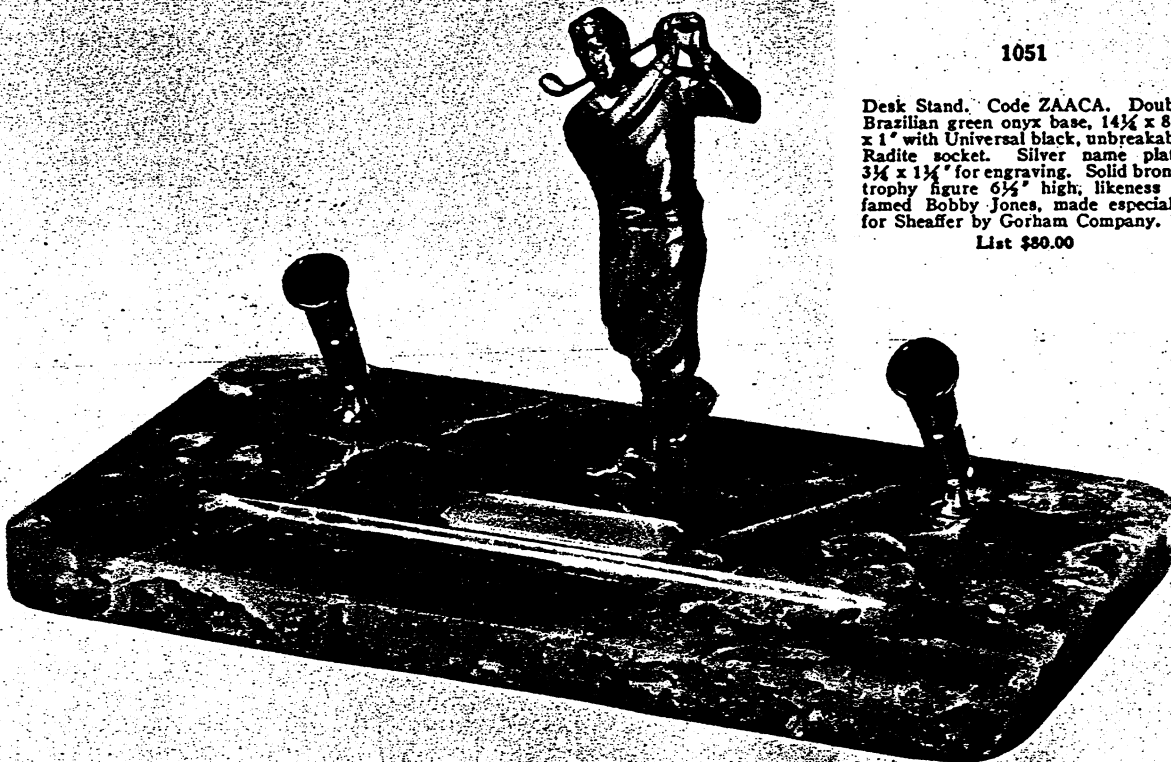

1051

Desk Stand. Code ZAACA. Double Brazilian green onyx base, 14 $\frac{1}{4}$ x 8 $\frac{1}{4}$ x 1" with Universal black, unbreakable Radite socket. Silver name plate, 3 $\frac{1}{4}$ x 1 $\frac{1}{4}$ " for engraving. Solid bronze trophy figure 6 $\frac{1}{2}$ " high, likeness of famed Bobby Jones, made especially for Sheaffer by Gorham Company.

List $80.00